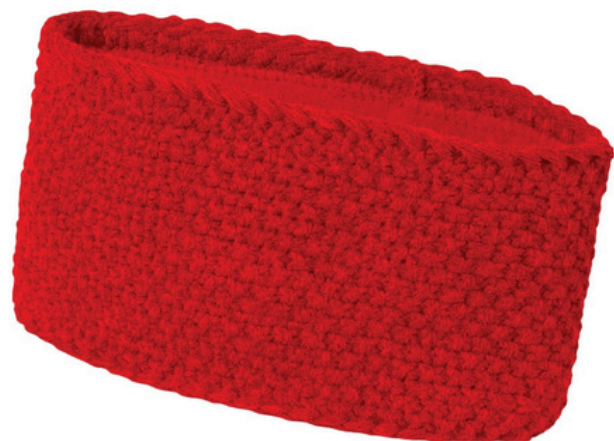

# HEADBAND 3021

You are looking at beautiful and comfortable headband by coFEE. It's a great gift during winter season for every woman. It will work perfectly during cold days when you just want to cover your ears not the whole head.

## TECHNICAL SPECIFICATION

Style:	Headband
Color:	Red
Material:	100% acrylic
Specification:	Polar fleece lining
Size:	Universal
Made in:	EU