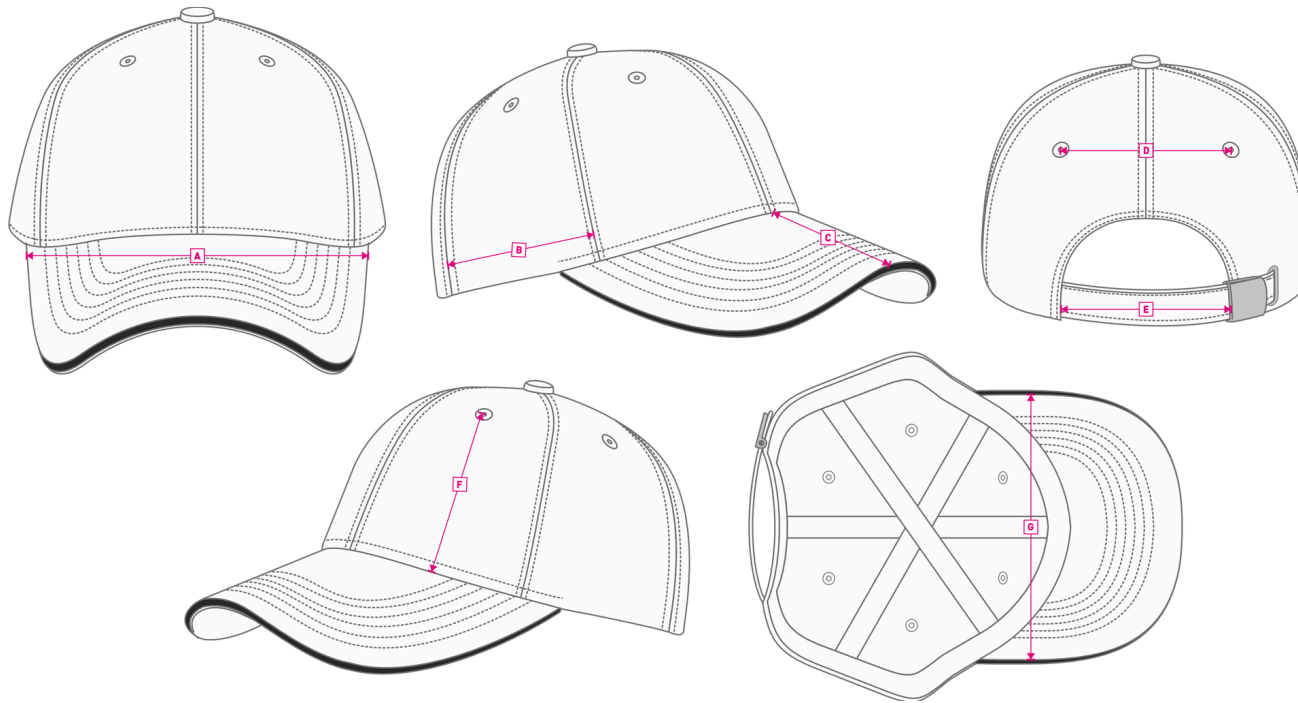

CLASIC SANDWICH 2099

CLASSIC SANDWICH is a classic six panel cap that is offered in 15 different colors. Thanks to the classical style is suitable for printing with company logo.

TECHNICAL SPECIFICATION

Style:	baseball cap	Front:	Structured
Color:	orange	Peak:	Standard
Number of panels:	6	Eyelets:	Yes
Closure:	Silver buckle and slit	Specification:	--
Material:	Heavy brushed cotton	Size:	Universal
Others:	--	Colors:	15
Packing:	50/200 pieces	Size:	58cm One size fits all
Made in:	China	Weight:	0,10 Kg

CUSTOMIZATION

	Front	Back	Closure	Sides
• Print	130x50	60x40	60x10	70x30
• Embroidery	145x55	100x30	60x7	70x30
• Heat transfer	120x60	40x40	60x10	70x30

STANDARD 6 PANELS BASEBALL CAP

CONTRASTIN SENDWICH

MATEL BUCKLE

COTTON SWEATBAND

Hand wash/ do not bleach/ do not dry by tumble dryers/ dry flat/ do not iron/ do not dry clean/,do not professional wet clean

TECHNICAL SIZE

A FRONT WIDTH	180mm
B SIDE PANEL WIDTH	95mm
C DEPTH OF PEAK	75mm
D EYELETS WIDTH	75mm
E CLOSURE SIZE	80mm
F EYELET DISTANCE	100mm
G PEAK WIDTH	165mm